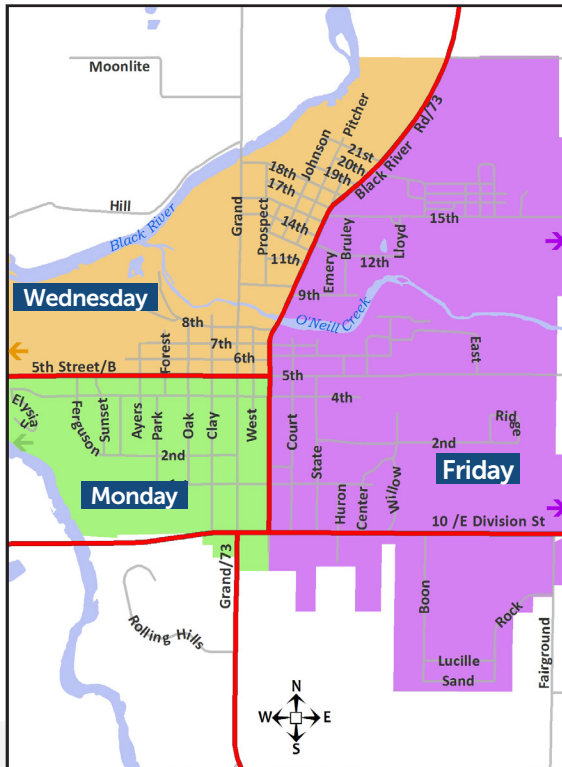

## 2019 Neillsville Service Map

- Garbage and recycling is collected every week on your scheduled day of collection. Be sure to place items curbside prior to 7:00 a.m., or the night before.
- Bulk waste collection must be scheduled at least 48 hours prior to collection. To schedule a pick up, please call Advanced Disposal at (888) 271-7176.

## 2019 Neillsville Garbage and Recycling Schedule

Monday Wednesday Friday Holiday

JANUARY						
S	M	T	W	TH	F	S
		1	2	3	4	5
6	7	8	9	10	11	12
13	14	15	16	17	18	19
20	21	22	23	24	25	26
27	28	29	30	31		

FEBRUARY						
S	M	T	W	TH	F	S
					1	2
3	4	5	6	7	8	9
10	11	12	13	14	15	16
17	18	19	20	21	22	23
24	25	26	27	28		