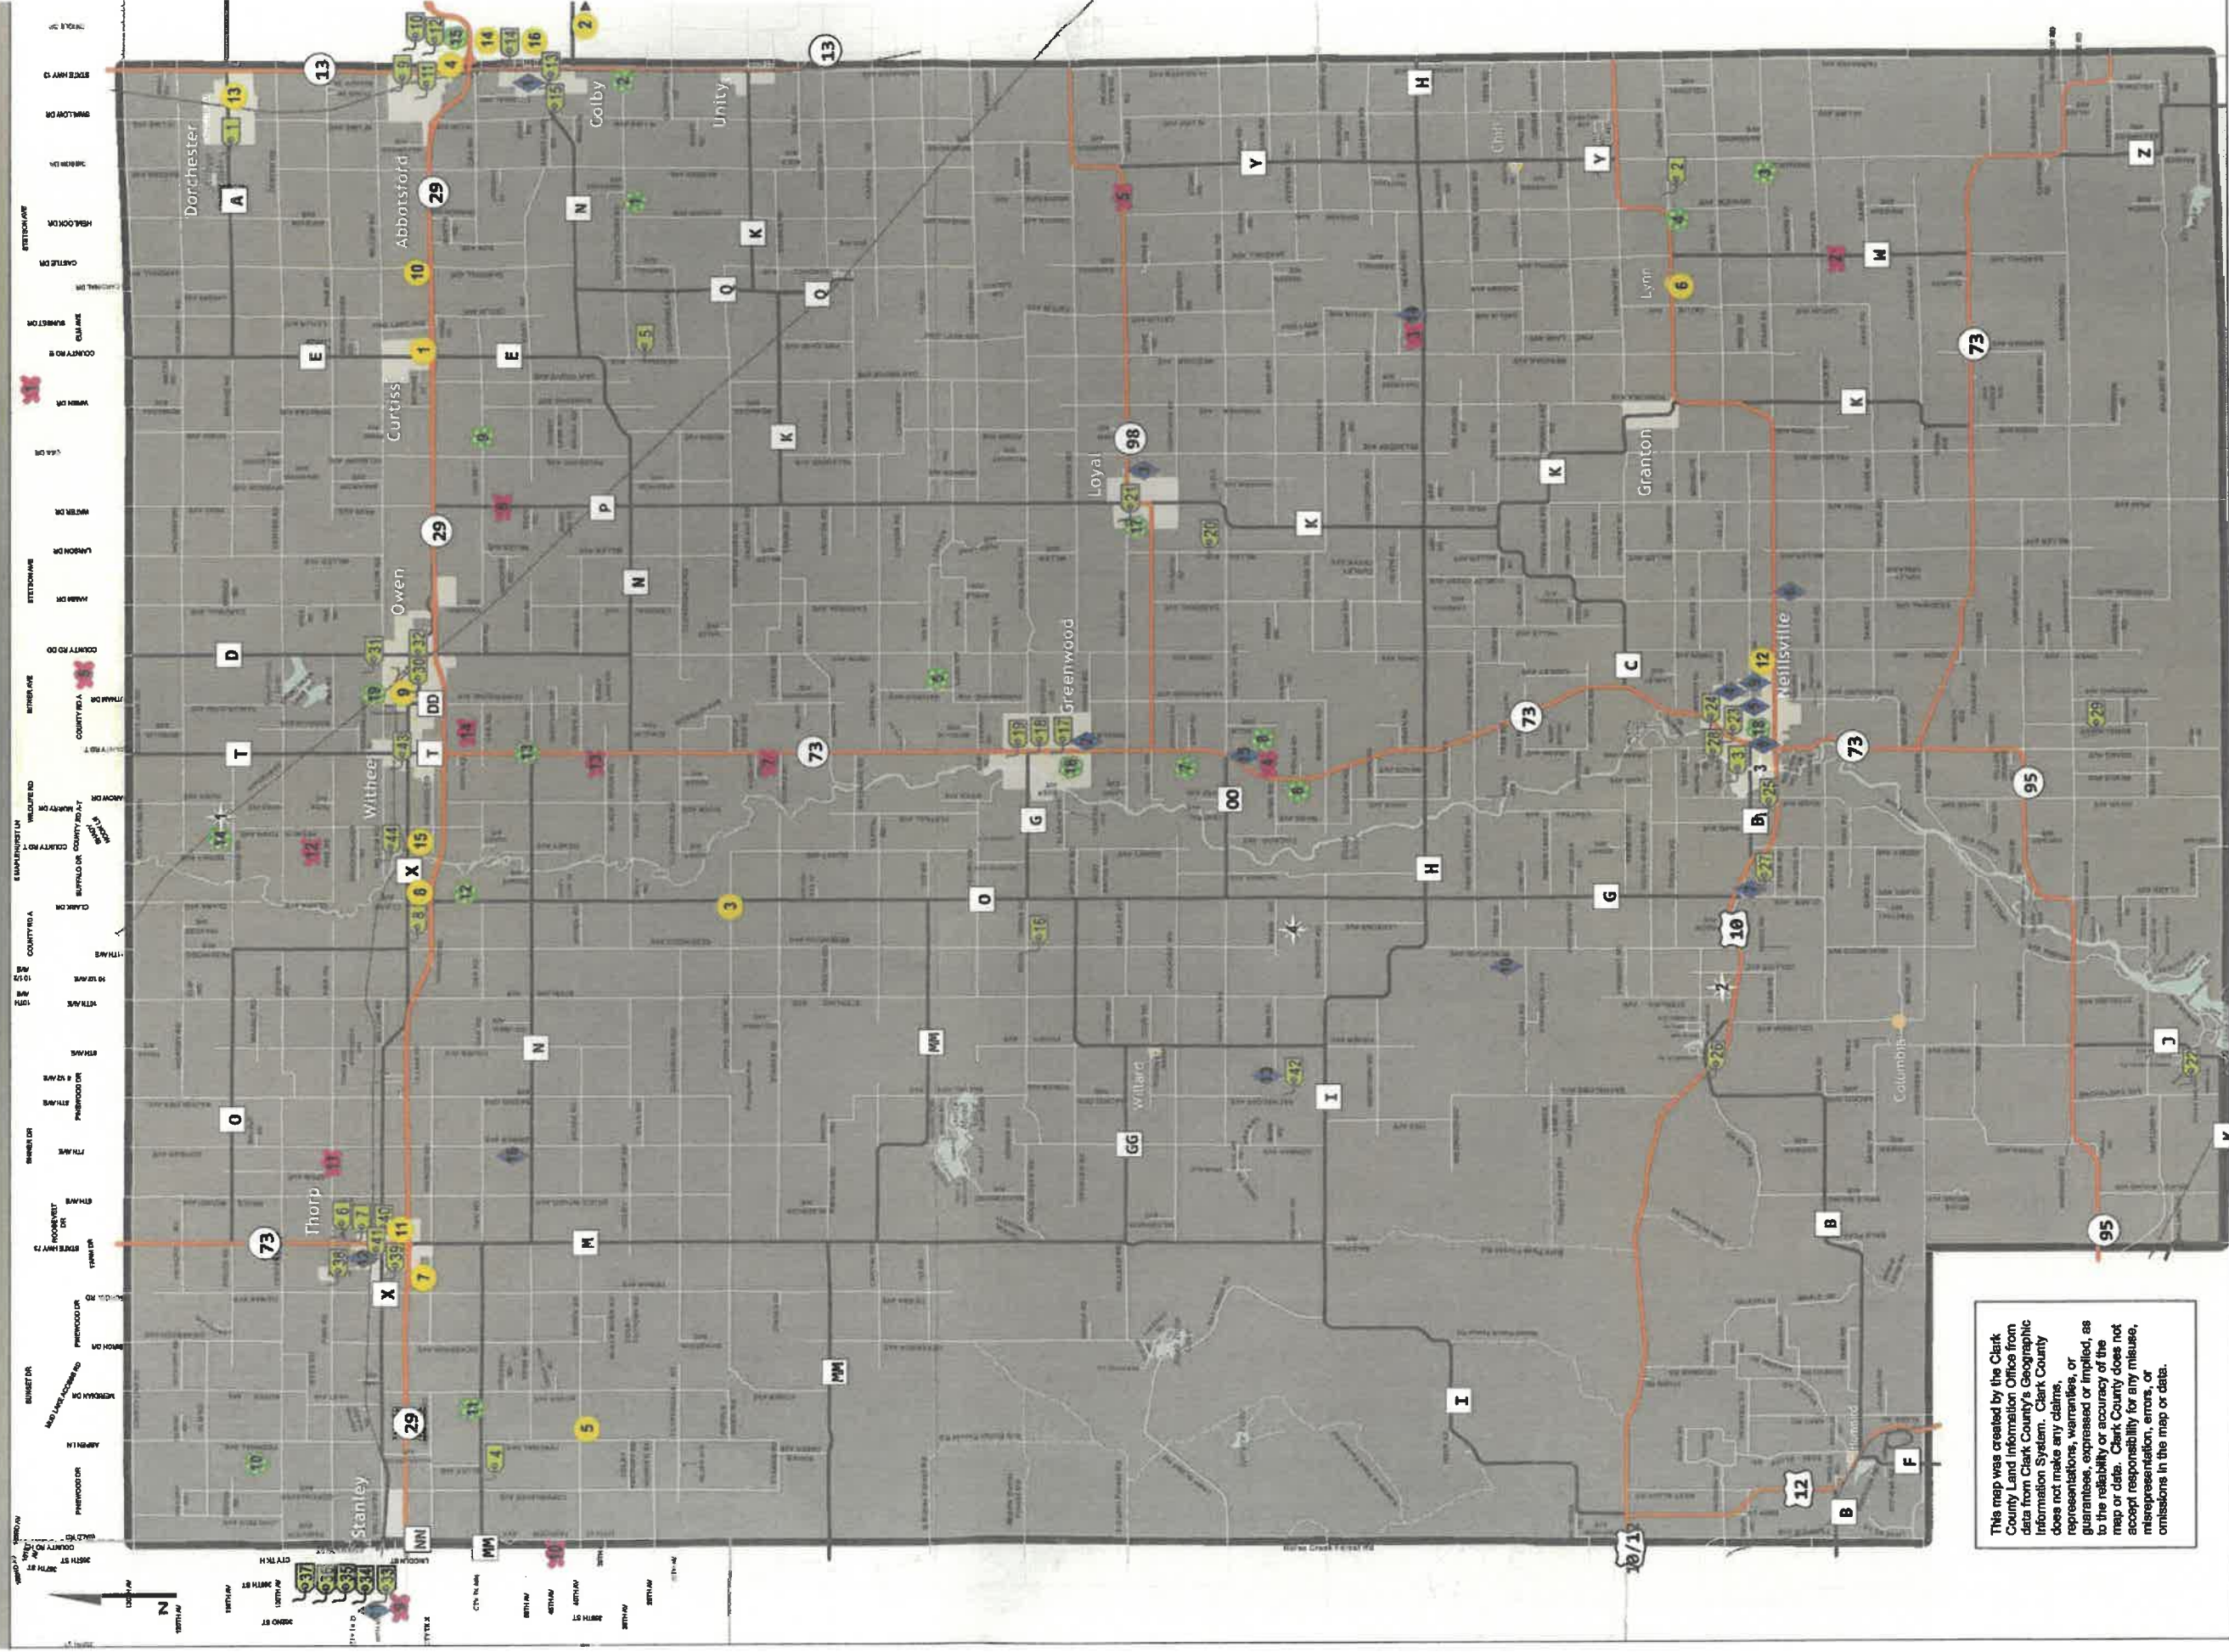

# 2022 Harvest Moon Fall Tour Clark County

★ Dancing by the Light of the Moon

● Farmers, Cheese, Meats  
 ● Hub of the Harvest, Farmers Markets

■ Mums the Word  
 ■ Shopping, Gifts, etc.

◆ Family Fun and Adventure