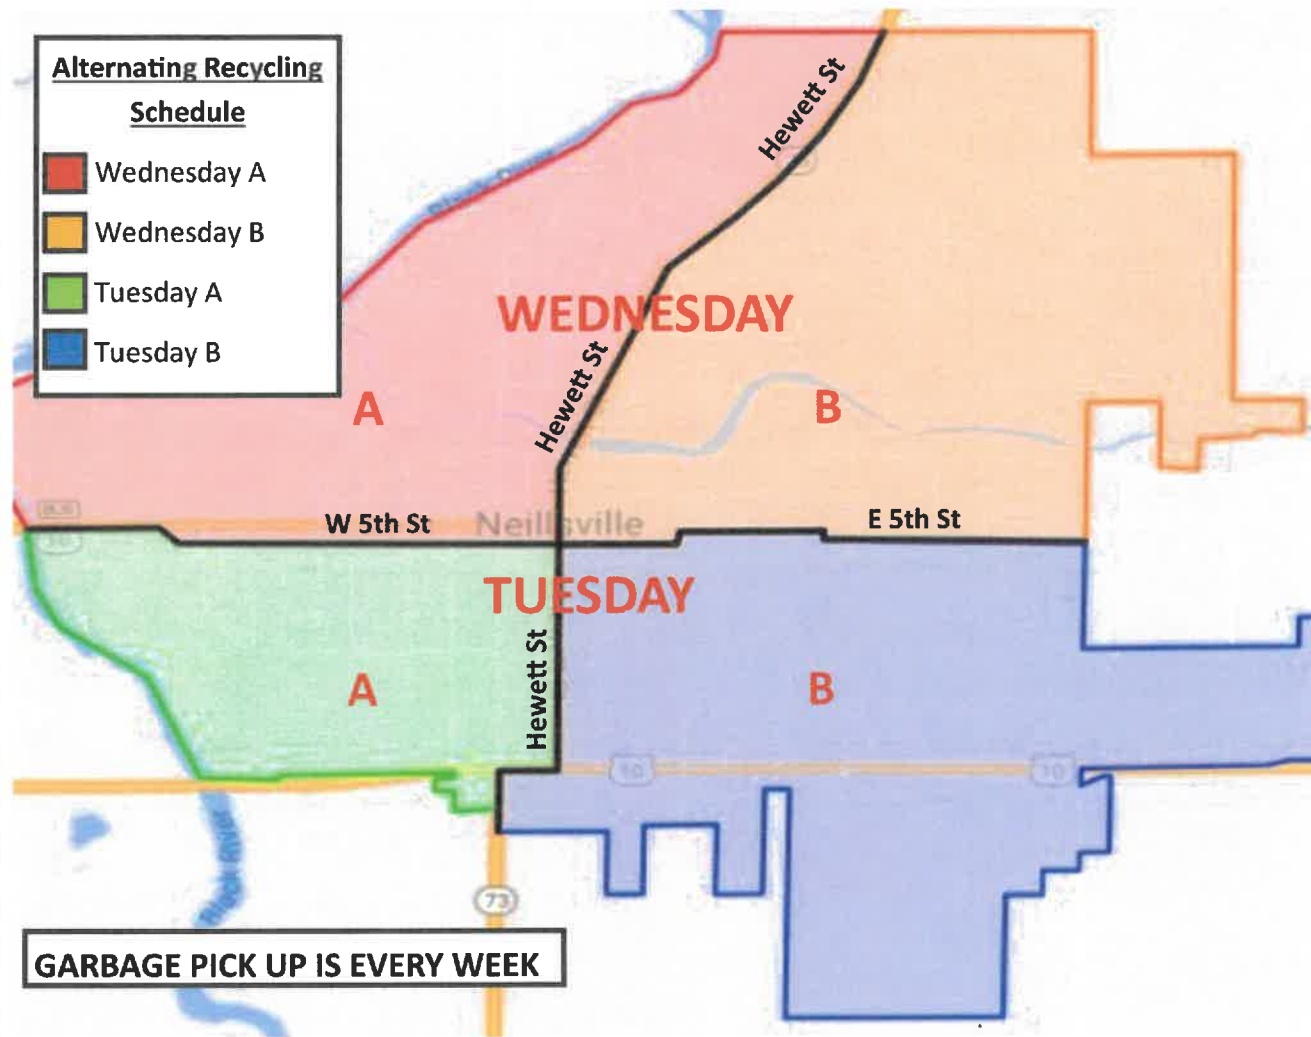

November

Sun	Mo	Tue	We	Thu	Fri	Sat
						1
2	3	4	5	6	7	8
9	10	11	12	13	14	15
16	17	18	19	20	21	22
23	24	25	26	27	28	29
30						

December

Su	Mo	Tue	We	Thu	Fr	Sat
	1	2	3	4	5	6
7	8	9	10	11	12	13
14	15	16	17	18	19	20
21	22	23	24	25	26	27
28	29	30	31			

Alternating Recycling Schedule

- Wednesday A
- Wednesday B
- Tuesday A
- Tuesday B

GARBAGE PICK UP IS EVERY WEEK

The City will be split into 4 separate pick up areas. On Tuesdays, properties south of Fifth Street will have garbage pick up but recycling pick up will alternate each week. On Wednesdays, properties on both sides of Fifth Street and north of Fifth Street will have garbage pick up but recycling pick up will alternate each week.

*For example, if you live in the green shaded area, you would have garbage and recycling on Tuesday, January 14th but on Tuesday, January 21st it would only be garbage picked up. Also, if you live in the orange shaded area, you would have garbage and recycling on Wednesday, January 8th but on Wednesday, January 15th it would only garbage picked up.